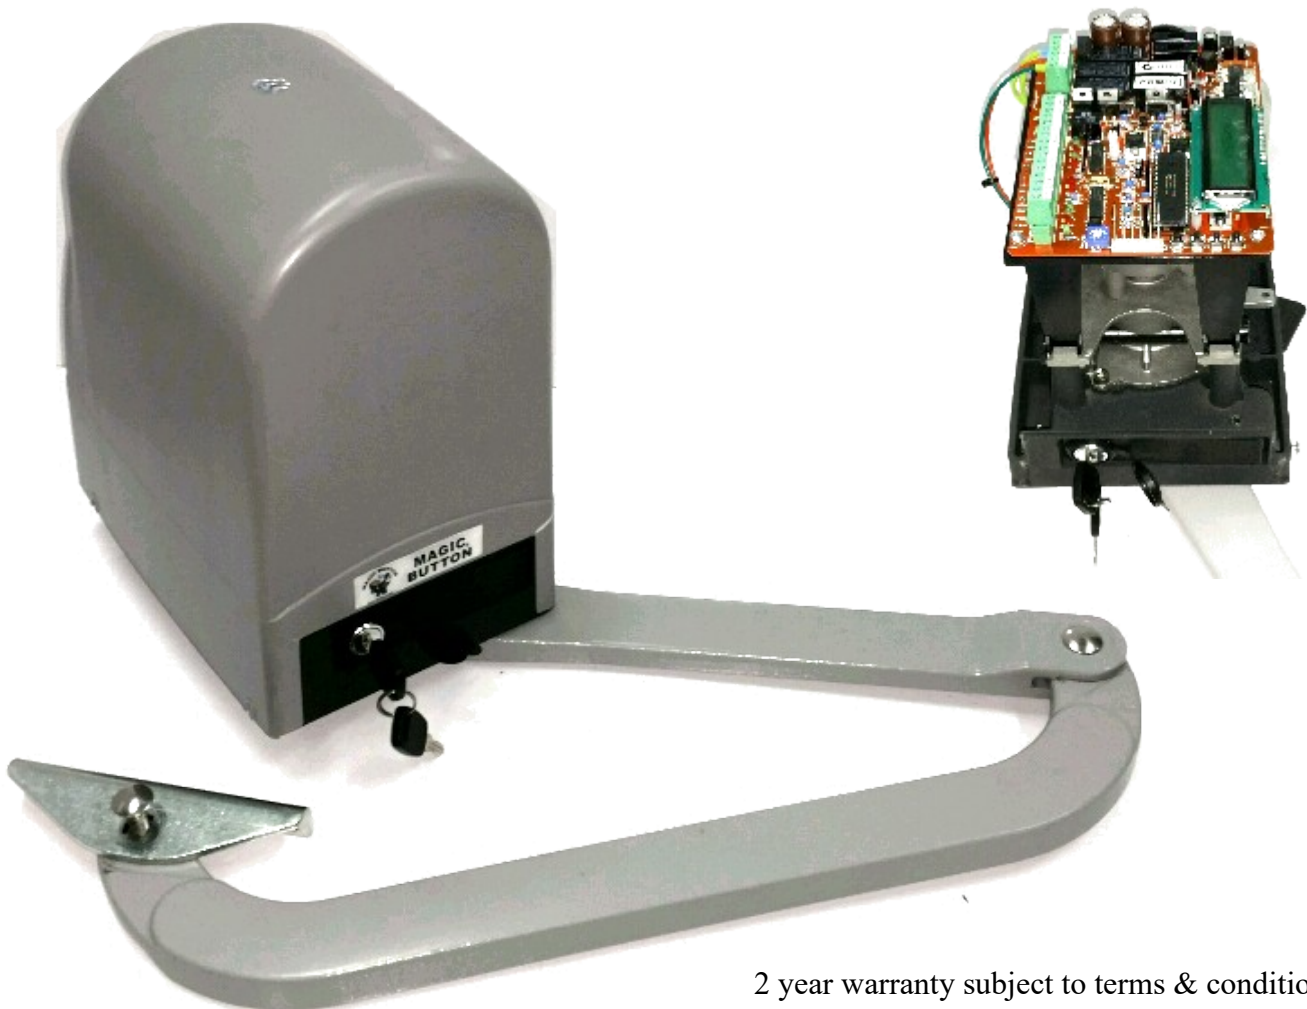

MAGIC BUTTON

MB ART PRO 24V

The MB ART PRO for domestic swing gates with a maximum length of 2.5m per leaf. The MB ART PRO 24V is designed for lightweight structures with large pillars.

The non reversing gear motor holds the gate in the open & closed positions and has built in mechanical stops.

Supplied and fitted under the cover with a Magic Button® control board with built in slow down features, provides for a fast installation and set up time.

A handy feature is their easily accessible manual unlocking mechanism so that the gates can be opened manually during electrical blackouts.

2 year warranty subject to terms & conditions.

TECHNICAL FEATURES

INSTALLATION LIMITS PER LEAF

1m	1.8m	2m	2.5m
300kg	250kg	220kg	200kg

The values shown above can be considerably reduced in windy areas.

TECHNICAL FEATURES	
Power	24V dc
Protection level	IP44
Power (W)	80
Maximum thrust (N)	26
Opening time (sec)	13
Working temperature (°C Min/Max)	-20 / +50
Motor weight (kg)	10
Maximum leaf length (m)	2.5
RESIDENTIAL USE	