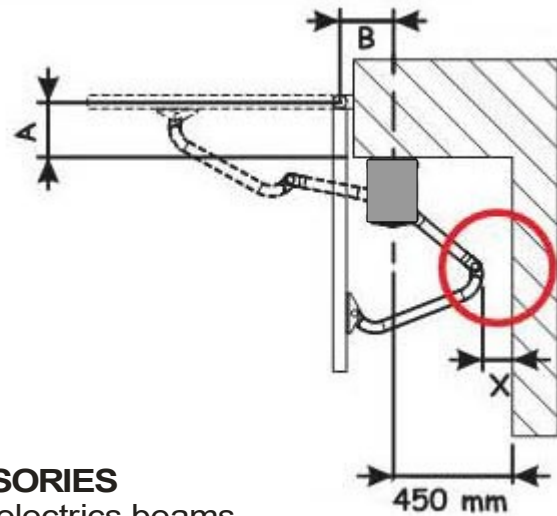

2 year warranty subject to terms & conditions.

TECHNICAL FEATURES

INSTALLATION LIMITS PER LEAF

1m	1.8m	2m	2.5m
300kg	250kg	220kg	200kg

The values shown above can be considerably reduced in windy areas.

TECHNICAL FEATURES	
Power	24V dc
Protection level	IP44
Power (W)	80
Maximum thrust (N)	26
Opening time (sec)	13
Working temperature (°C Min/Max)	-20 / +50
Motor weight (kg)	10
Maximum leaf length (m)	2.5
RESIDENTIAL USE	