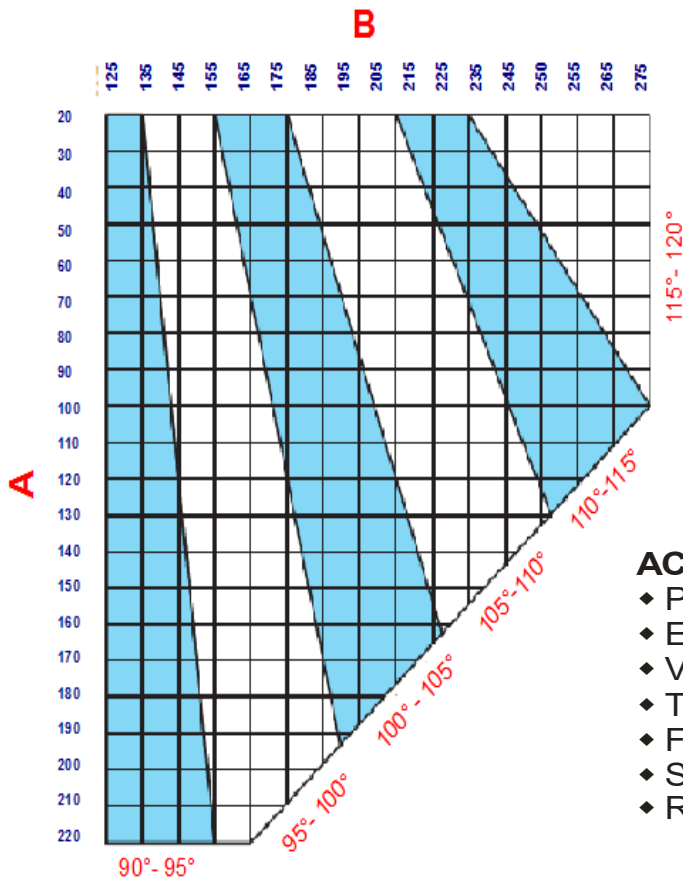

2 year warranty subject to terms & conditions.

TECHNICAL FEATURES

INSTALLATION LIMITS PER LEAF

1m	1.8m	2m	2.5m
300kg	250kg	220kg	200kg

The values shown above can be considerably reduced in windy areas.

TECHNICAL FEATURES	
Power	24V dc
Protection level	IP44
Power (W)	80
Maximum thrust (N)	26
Opening time (sec)	13
Working temperature (°C Min/Max)	-20 / +50
Motor weight (kg)	10
Maximum leaf length (m)	2.5
RESIDENTIAL USE	