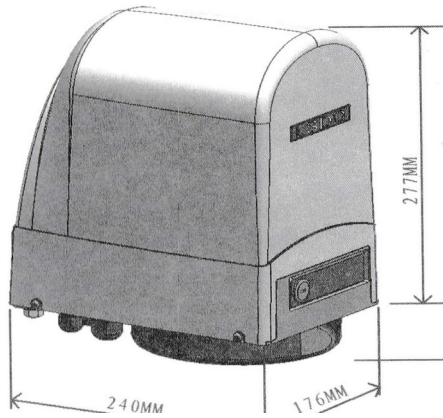

MAGIC BUTTON

MB ART PRO 24V

The MB ART PRO for domestic swing gates with a maximum length of 2.5m per leaf. The MB ART PRO 24V is designed for lightweight structures with large pillars.

The non reversing gear motor holds the gate in the open & closed positions and has built in mechanical stops.

Supplied and fitted under the cover with a Magic Button® control board with built in slow down features, provides for a fast installation and set up time.

A handy feature is their easily accessible manual unlocking mechanism so that the gates can be opened manually during electrical blackouts.

2 year warranty subject to terms & conditions.

TECHNICAL FEATURES

INSTALLATION LIMITS PER LEAF

1m	1.8m	2m	2.5m
300kg	250kg	220kg	200kg

The values shown above can be considerably reduced in windy areas.

TECHNICAL FEATURES	
Power	24V dc
Protection level	IP44
Power (W)	80
Maximum thrust (N)	26
Opening time (sec)	13
Working temperature (°C Min/Max)	-20 / +50
Motor weight (kg)	10
Maximum leaf length (m)	2.5
RESIDENTIAL USE	