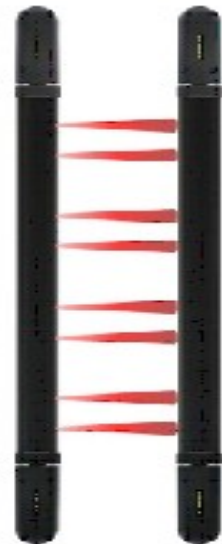

MAGIC BUTTON

Curtain Sensor Swivel Housing

Barrier- Curtain Sensor - Swivel Housing 153cm high

Features

- **Sensing range: 11 meters - outdoor max; 23 meters - indoor max**
 - Swivel Housing
 - Aluminum housing/PC Resin anti-UV cover/ABS side cap
 - Anti-tamper circuit triggers alarm if power is cut or end cap is removed
 - Slim aluminum housing, anti high-low temperature/fog/rains
 - 6 separate photoelectric beam sensor
 - Terminal block connection
 - Alarm: Break one or two adjacent beams
 - Tx power adjustment: By VR1 (ON Tx's side cap)
 - Sensing range: 11 meters - outdoor max; 23 meters - indoor max
 - N.O./N.C./Common relay output
 - Mounting hardware included
 - No synchronizing wires required
 - LED indicator alignment
 - Tamper switch
 - Humidity 90°
 - Operating temperature -25°c to +55°c

Dimensions W: 35 mm / H: 30 mm / L: 1530 mm
And W: 35 mm / H: 30 mm / L: 1050 mm

LIFTMASTER ELECTRONICS PTY LTD A.B.N. 58 000 266 035
PO BOX 54 ALEXANDRIA NSW 1435 AUSTRALIA PH: 61 2 9699 9654 FX: 61 2 9699 8443
www.liftmaster.com.au salesdesk@liftmaster.com.au